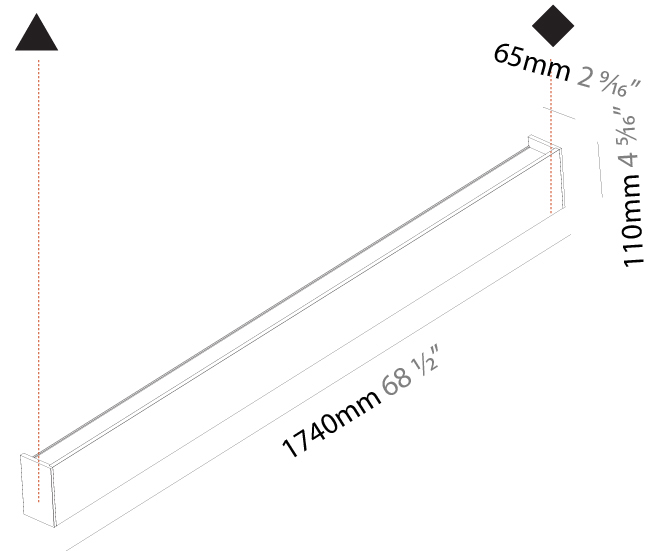

GENERAL

Series: Never Ending
Brand: Prolicht
Division: Architectural
Mounting Type: Surface
Mounting Location: Wall
Subcategory: Profile

PHYSICAL

Shape: Rectangle
Length (mm): 1740
Length (in): 68 1/2
Height (mm): 110
Depth (mm): 65
Height (in): 4 5/16
Depth (in): 2 9/16
Light Distribution: Direct / Indirect
Weight (kg): 6.2
Weight (lbs): 13.67
Diffuser: PMMA - Opal
Fixture Finish: ANA / SSR / BKV / CWI / CRY / HAB / MSR / UFT / ITA / RUA / OGR / FTG / MYG / RWR / LOD / PUS / FRO / FUP / KIA / POP / BLS / SPG / MEY / GOH / GUM / CHC / COM / ABZ / JAG / OBR / MOS / ROR
Fixture Material: Extruded Aluminum

ELECTRICAL

Lamp Type: LED (Zhaga Standard)
Input Wattage (W): 30
Total Output Wattage (W): 24 / 22.2 (3500K)
Dimming: Non-Dimming / Phase Dimming (120Vac only) / 0-10V Dimming
Driver Included: Yes
Driver Location: Integrated
Driver Type: Constant Current - 120 / 277Vac
Driver Class: Class 2
Input Voltage (V): 120 - 277
Constant Current (MA): 350 / 750 (3500K)

LED

Color Temperature (°K): 3000 / 3500 / 4000
Max. Delivered Lumen (lm): 1830 / 1901 / 1940
CRI: >80 CRI
Lamp Life (hrs): 50000

OPTICAL

RATINGS AND CERTIFICATIONS

Certified By: Certified for North American Standards
IP rating: IP20

PROJECT
TYPE
SPECIFIER
QUANTITY
DATE