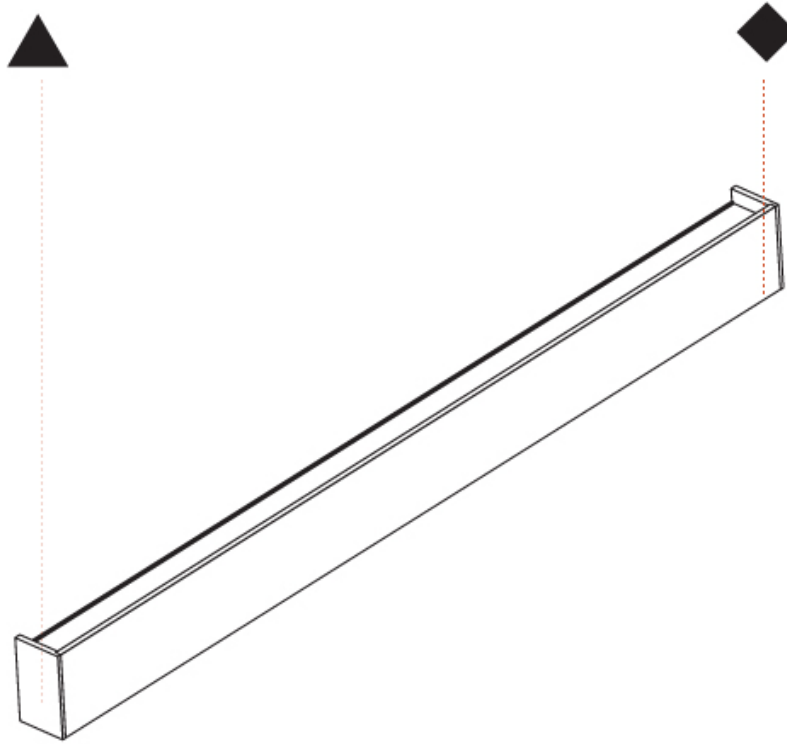

A33281-

PROJECT	_____
TYPE	_____
SPECIFIER	_____
QUANTITY	_____
DATE	_____